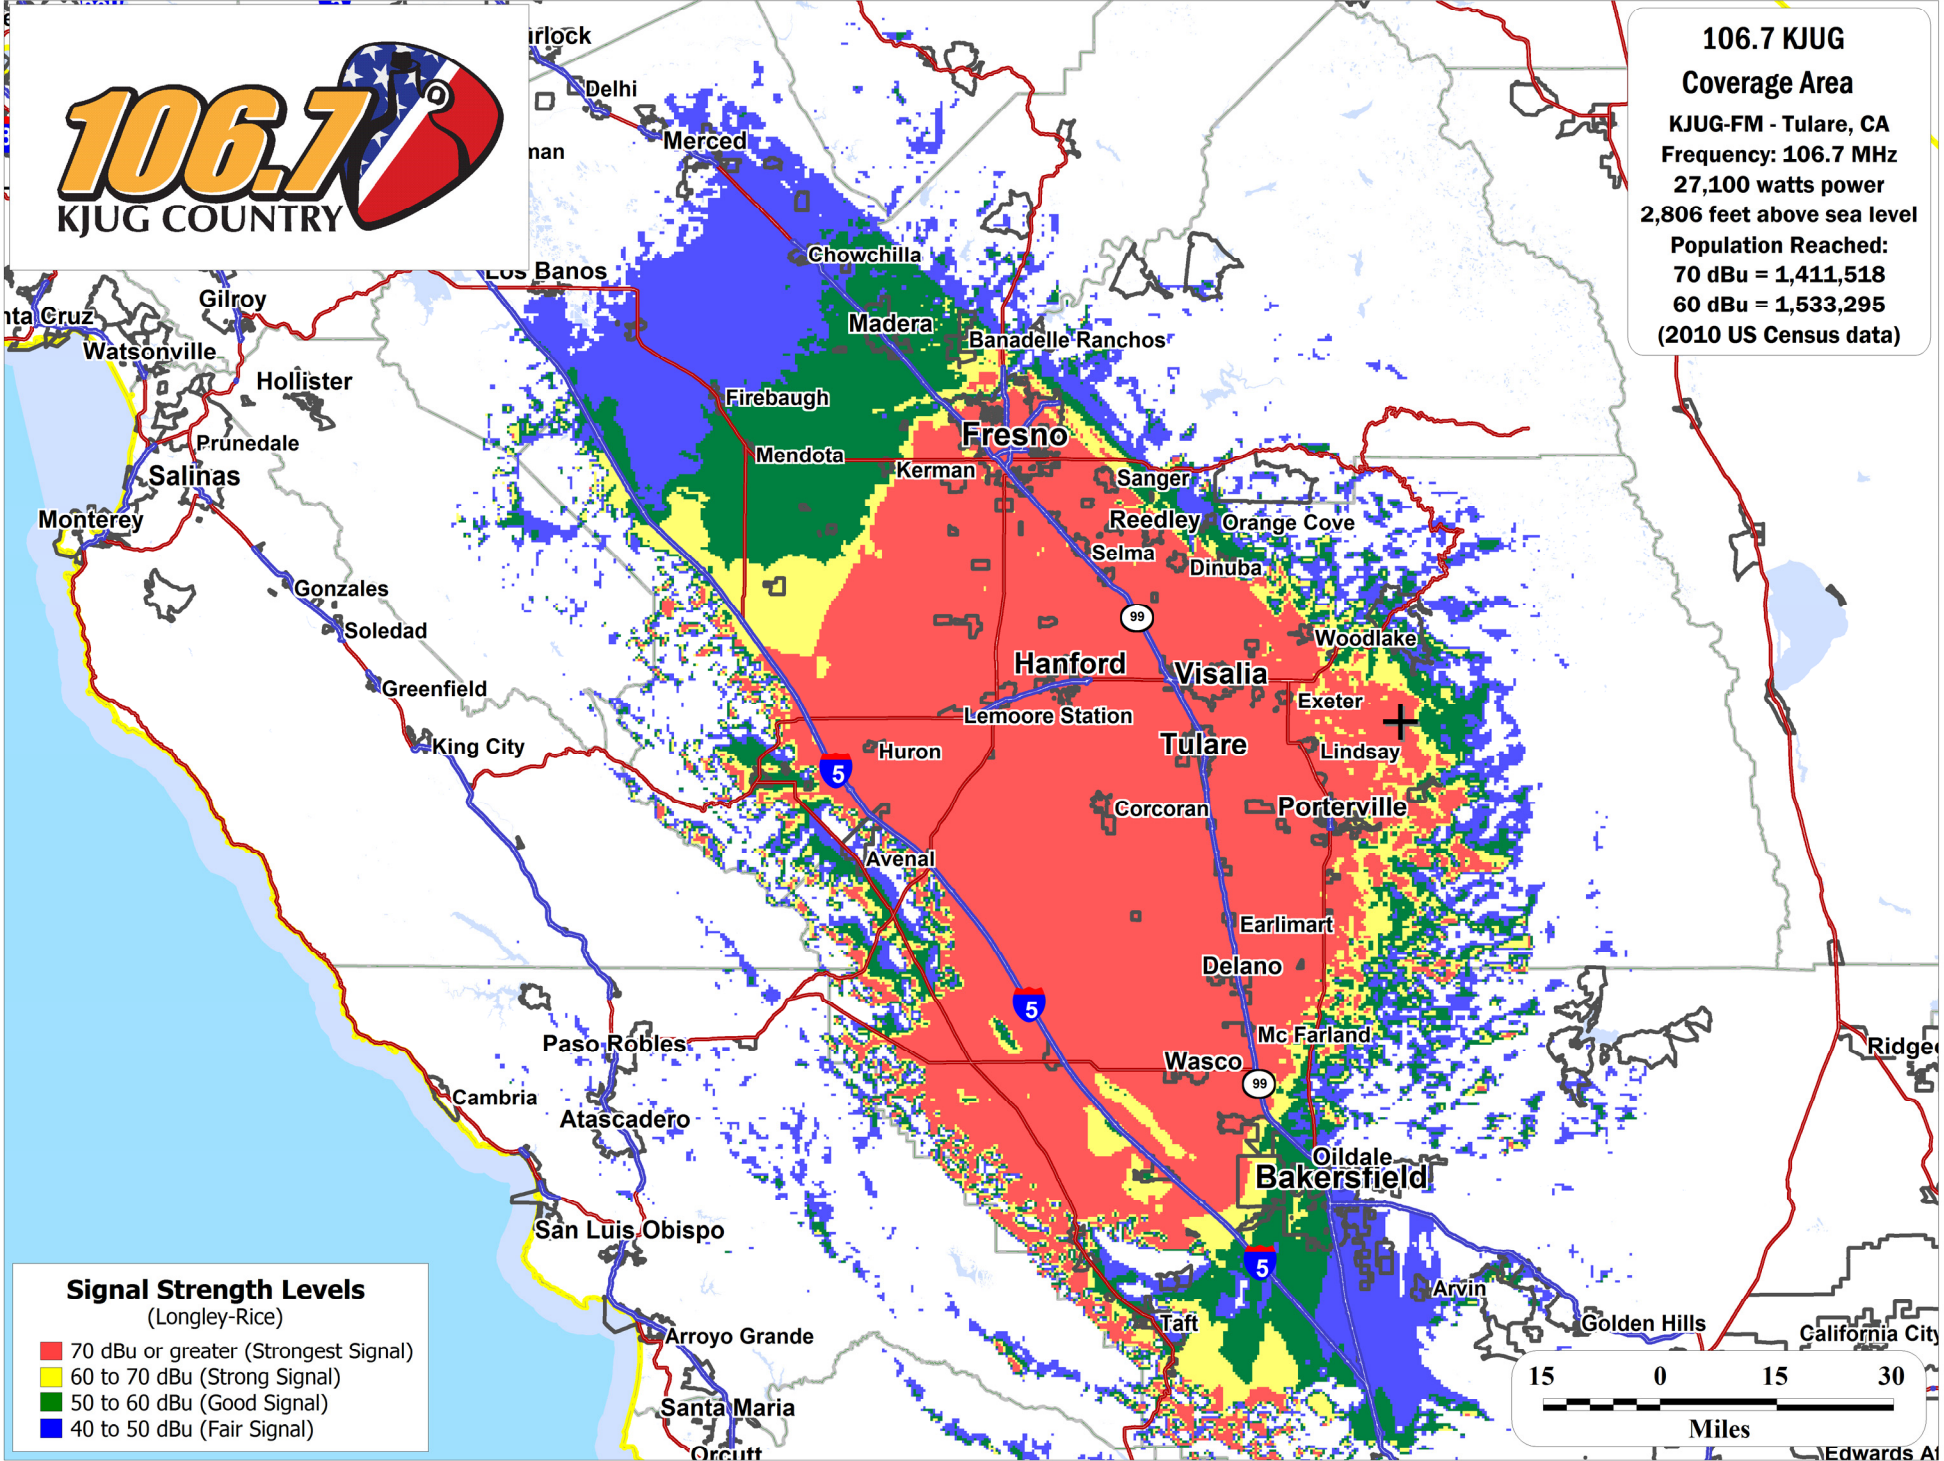

106.7 KJUG
Coverage Area
 KJUG-FM - Tulare, CA
 Frequency: 106.7 MHz
 27,100 watts power
 2,806 feet above sea level
 Population Reached:
 70 dBu = 1,411,518
 60 dBu = 1,533,295
 (2010 US Census data)

Signal Strength Levels
 (Longley-Rice)

- Red: 70 dBu or greater (Strongest Signal)
- Yellow: 60 to 70 dBu (Strong Signal)
- Green: 50 to 60 dBu (Good Signal)
- Blue: 40 to 50 dBu (Fair Signal)